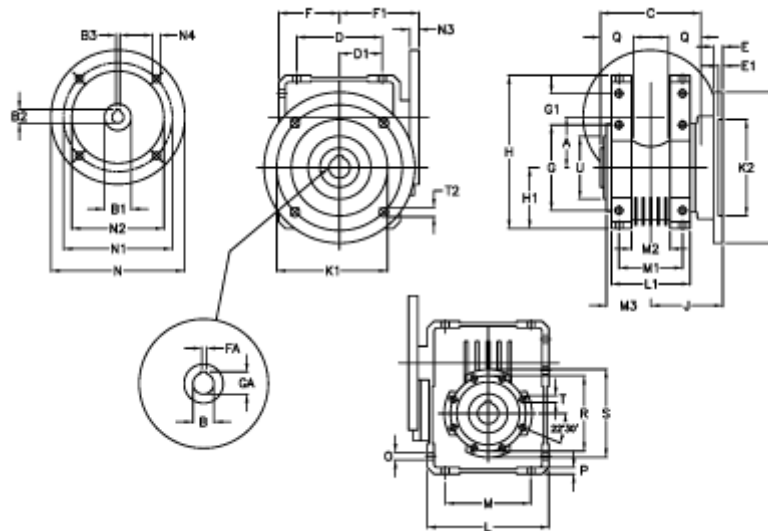

Article number: 392207503053636

Description: Worm Gear with Torque Limiter
W75 L2-UFC-30-P90B14

Measures

A = 75.00	E = 12	H = 220.5	M = 126	N4 = 8,5	U = 90
B = 30	E1 = 5	H1 = 87.0	M1 = 82	O = 10.5	
B1 E7 = 24	F = 87	J = 85.0	M2 = 44	P = 9	
B2 = 27.3	F1 = 112	K = 200	M3 = 58.5	Q = 40	
B3 H9 = 8	FA = 8	K1 = 165	N = 140	R = 110	
C = 127	G = 126	K2 = 130	N1 = 115	S = 125	
D = 109.5	G1 = 46.5	L = 174	N2 = 95	T = M8x14	
D1 = 46.5	GA = 33.3	L1 = 104	N3 = 7.5	T2 = 12.5	